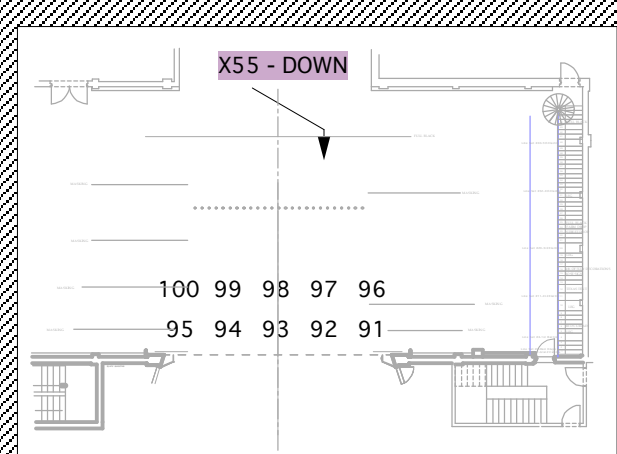

GYPSY MAGIC SHEET

THE UNIVERSITY OF MONTANA
MONTANA THEATRE

- ### SPECIALS
- 125-Car Instrument
 - 126-Car Film FX
 - 127-Car Instrument
 - 128-Car Film FX
 - 139-Hotel Window
 - 141-Lamb Down
 - 142-Lamb 10*
 - 263-Strippers
 - 264-Eagle
 - 281-Vanity
 - 361-US FL Runway
 - 362-Aud. Blinders
 - 363-Spot 5th LX
 - 364-US FL Stage
 - 372-Rose Sign
 - 411-SL Plaq
 - 412-SL FL Plaq
 - 413-SR Plaq
 - 414-SR FL Plaq
 - 473-House Lights