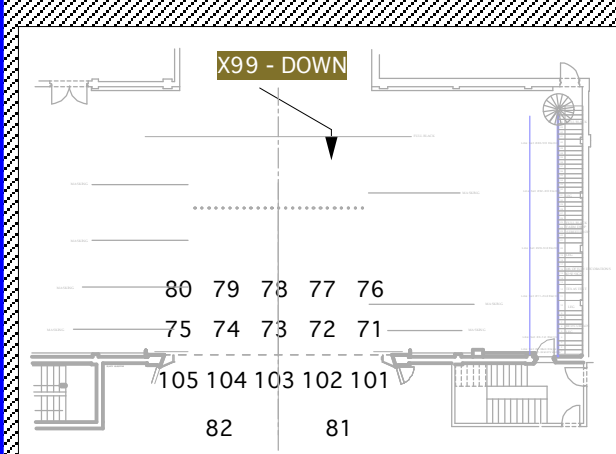

GYPSY MAGIC SHEET

THE UNIVERSITY OF MONTANA
MONTANA THEATRE

- ### SPECIALS
- 125-Car Instrument
 - 126-Car Film FX
 - 127-Car Instrument
 - 128-Car Film FX
 - 139-Hotel Window
 - 141-Lamb Down
 - 142-Lamb 10*
 - 263-Strippers
 - 264-Eagle
 - 281-Vanity
 - 361-US FL Runway
 - 362-Aud. Blinders
 - 363-Spot 5th LX
 - 364-US FL Stage
 - 372-Rose Sign
 - 411-SL Plaq
 - 412-SL FL Plaq
 - 413-SR Plaq
 - 414-SR FL Plaq
 - 473-House Lights